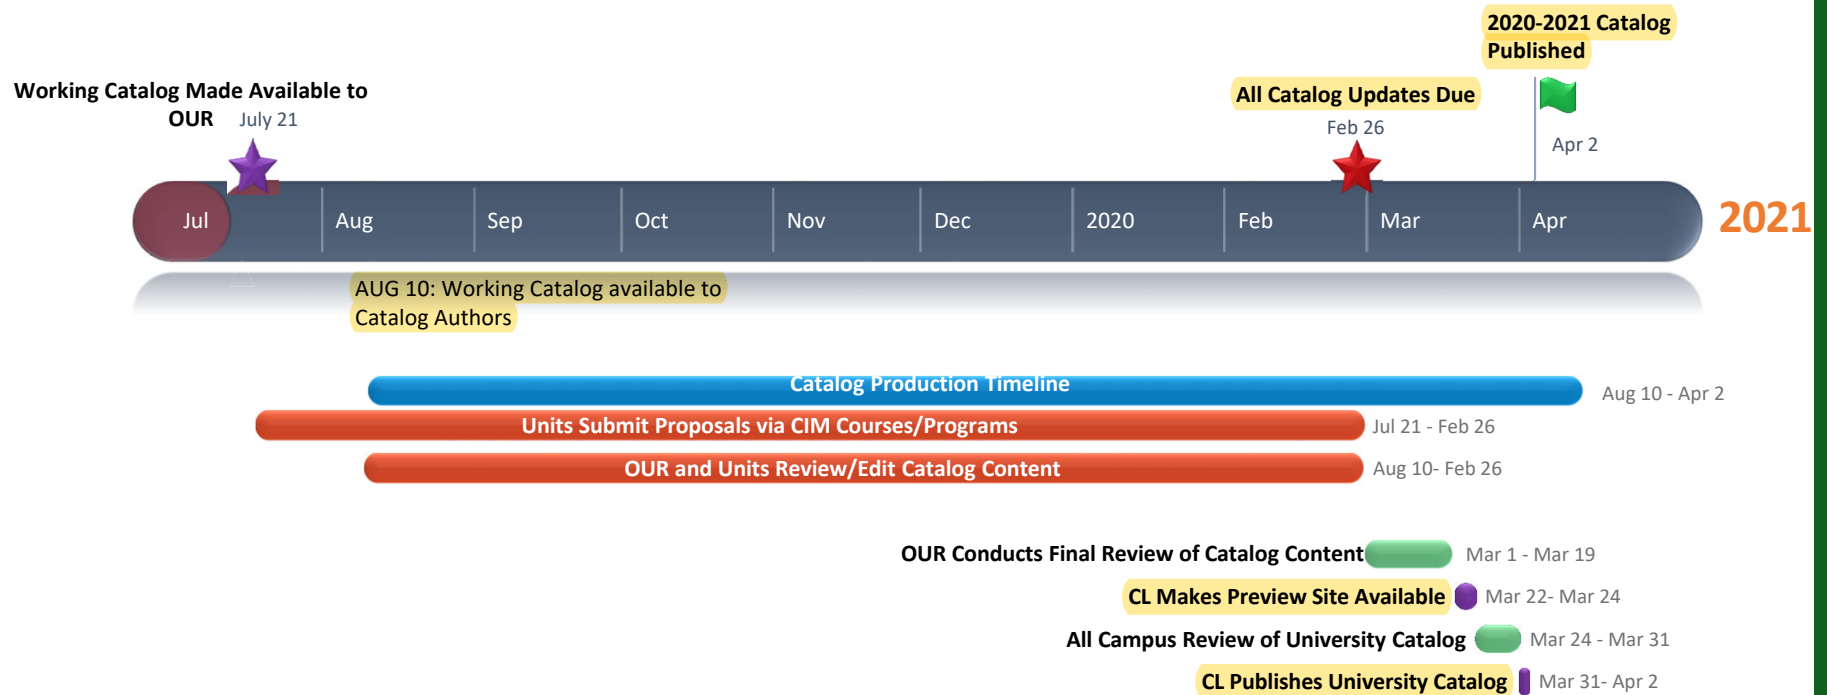

## 2021 – 2022 UNIVERSITY CATALOG PRODUCTION TIMELINE

The Working University Catalog will be released to the units for edits and review starting on August 10, 2020.