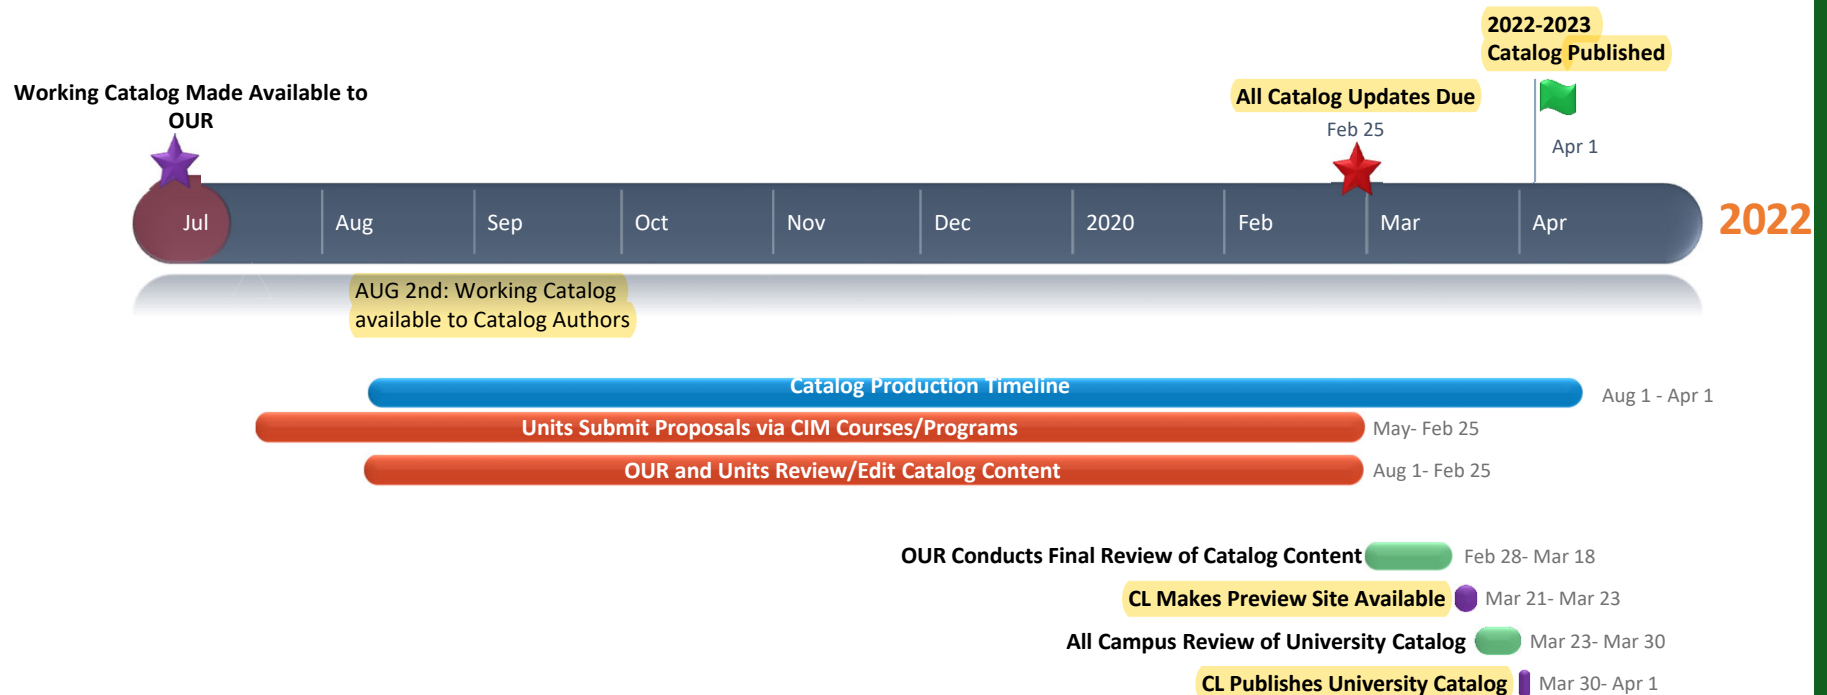

## 2022 – 2023 UNIVERSITY CATALOG PRODUCTION TIMELINE

The Working University Catalog will be released to the units for edits and review starting on August 1, 2021.